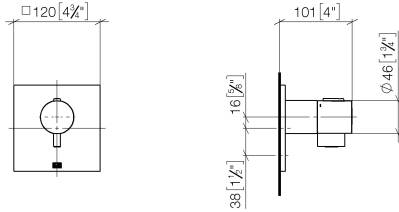

**xTOOL Concealed thermostat without volume control 3/4" - Brushed Dark
Platinum**

IMO

36 503 985

- cover plate 120 x 120 mm
- temperature control handle with safety limit stop at 38°C
- thermostat cartridge

Required miscellaneous

**xTOOL Concealed thermostat
module without volume control -** 35 503 970 90
 •max. recess depth 160 mm
 •min. recess depth 95 mm

36 503 985
mm [inches]

Flow rate chart

3551197090 + 36503xxx-FF + 366x7xxx-FF