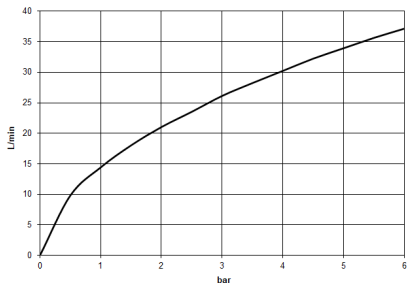

Required miscellaneous

**xTOOL Concealed thermostat
module without volume control -** 35 503 970 90
 •max. recess depth 160 mm
 •min. recess depth 95 mm

36 503 985
mm [inches]

Flow rate chart

3551197090 + 36503xxx-FF + 366x7xxx-FF